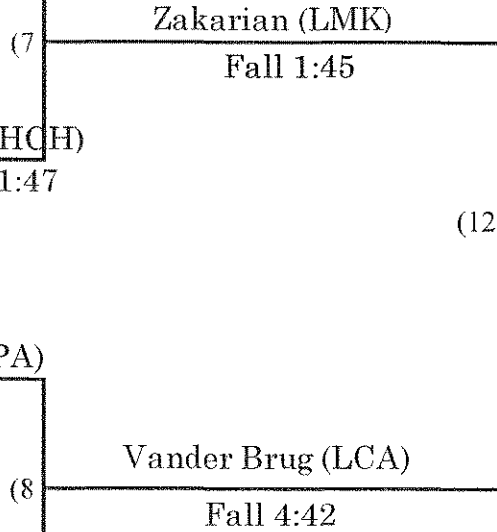

Eastern Independent League Wrestling Tournament

hosted by Beaver Country Day School
February 8, 2014

Weight Class 182

Harry Zakarian (LMK)

Alek Lyman (CON)

Thomas Winters (PA)

Zakarian (LMK)
Champion 3-2

2nd Place (Loser of 12)