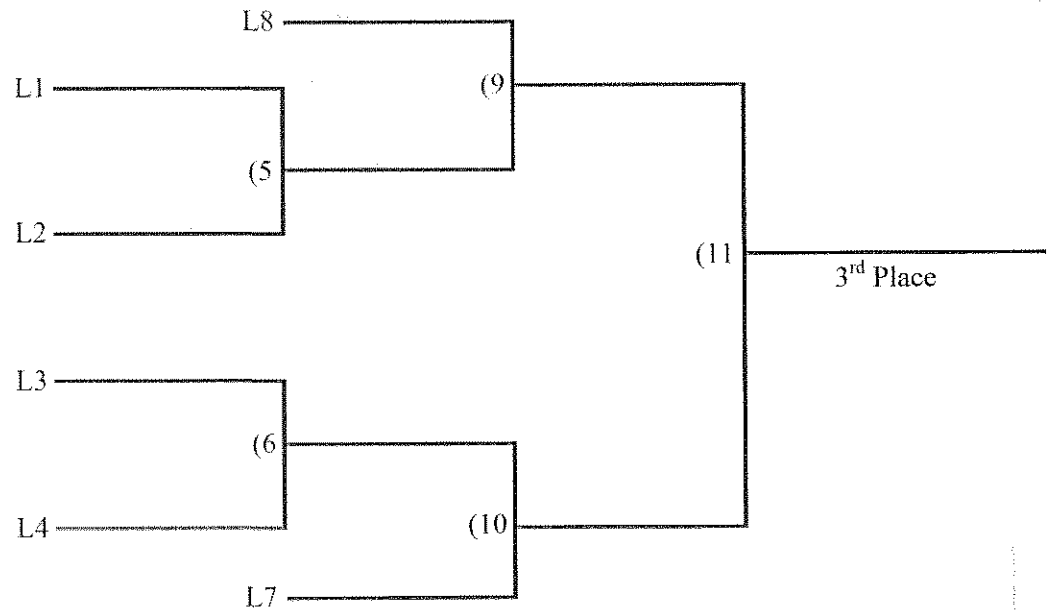

Eastern Independent League Wrestling Tournament

hosted by Beaver Country Day School
February 8, 2014

Weight Class 126

Troy Iodice (LMK)

2nd Place (Loser of 12)

4th Place (Loser of 11)

Consolation Bracket

- _____ Beaver Country Day School (BCD)
- _____ Chapel Hill-Chaucy Hall (CH)
- _____ Concord Academy (CA)
- _____ Landmark School (LMK)
- _____ Lexington Christian Academy (LCA)
- _____ Portsmouth Abbey School (PA)