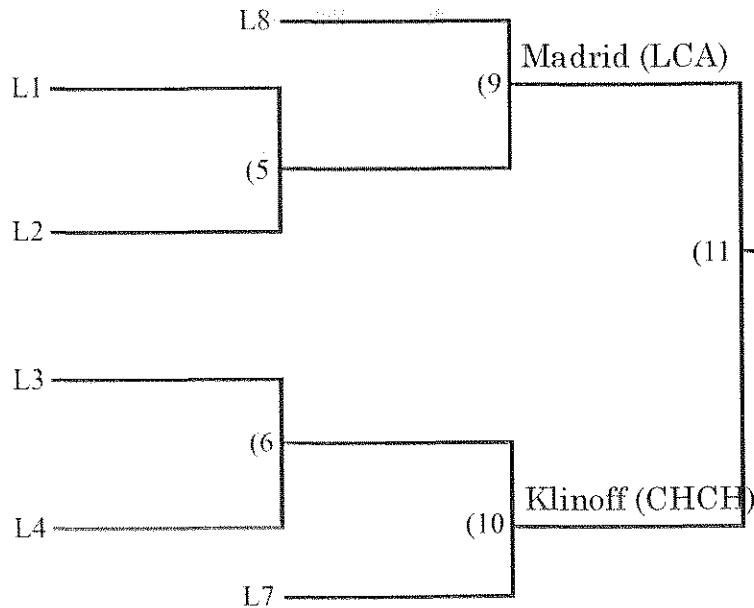

Eastern Independent League Wrestling Tournament

hosted by Beaver Country Day School
February 8, 2014

Weight Class 195

Zach Yudkoff (CON)

Yudkoff (CON)

Fall 0:56

(12)

Yudkoff (CON)

Champion

6-4

Nicholas Klinoff (CHCH)

Nevers (LMK)

4-1

2nd Place (Loser of 12)

4th Place (Loser of 11)

Consolation Bracket