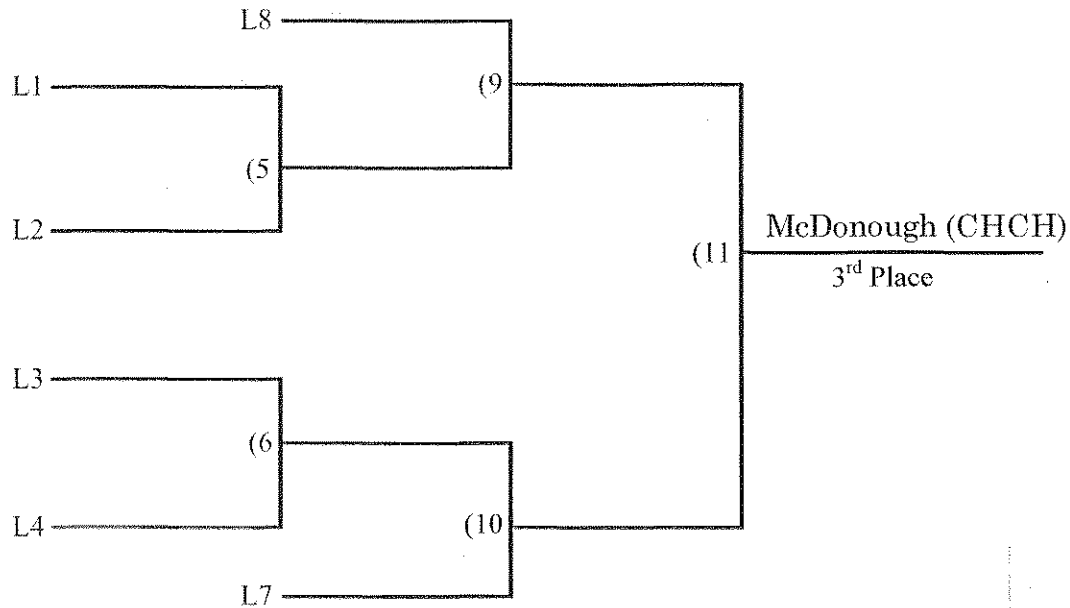

- _____ Beaver Country Day School (BCD)
- _____ Chapel Hill-Chauncy Hall (CH)
- _____ Concord Academy (CA)
- _____ Landmark School (LMK)
- _____ Lexington Christian Academy (LCA)
- _____ Portsmouth Abbey School (PA)