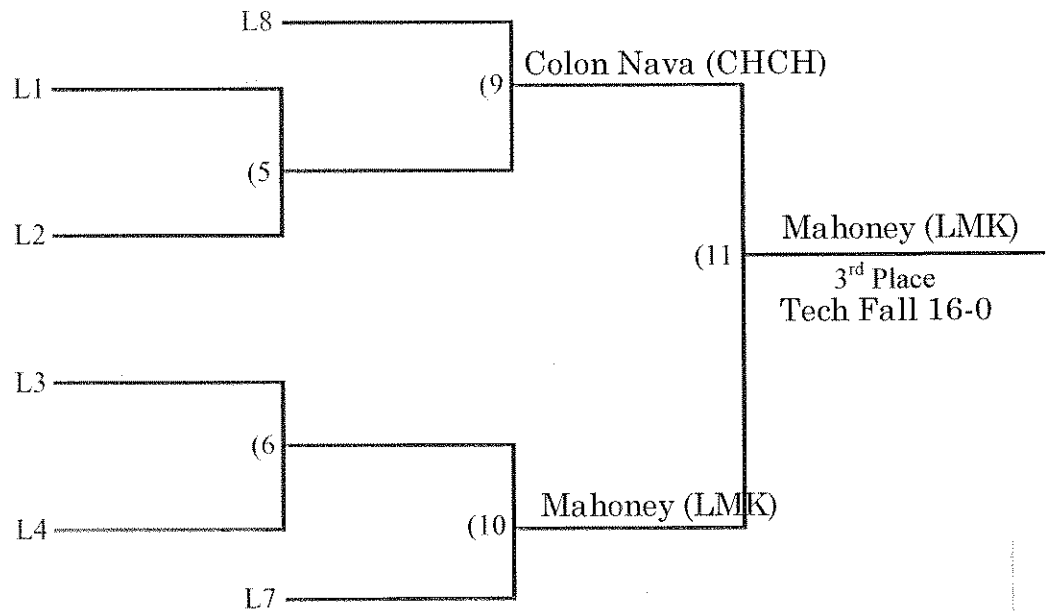

Eastern Independent League Wrestling Tournament

hosted by Beaver Country Day School
February 8, 2014

Weight Class 120

2nd Place (Loser of 12)

4th Place (Loser of 11)

Consolation Bracket

- _____ Beaver Country Day School (BCD)
- _____ Chapel Hill-Chauncy Hall (CH)
- _____ Concord Academy (CA)
- _____ Landmark School (LMK)
- _____ Lexington Christian Academy (LCA)
- _____ Portsmouth Abbey School (PA)