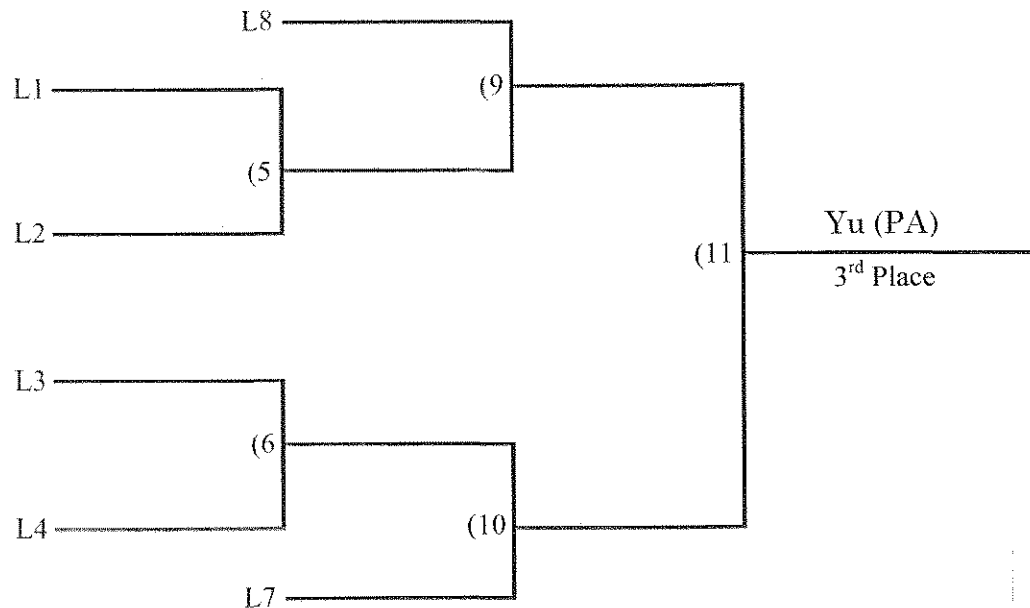

Eastern Independent League Wrestling Tournament

hosted by Beaver Country Day School
February 8, 2014

Weight Class 220

David Giovannacci (LMK)

2nd Place (Loser of 12)

4th Place (Loser of 11)

Consolation Bracket