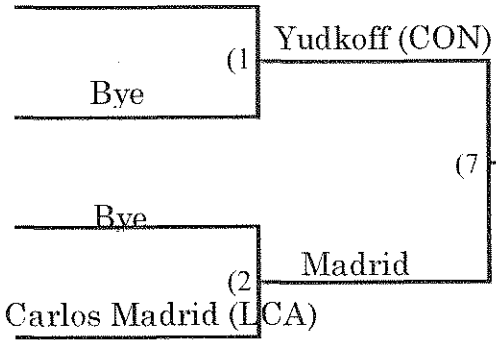

Eastern Independent League Wrestling Tournament

hosted by Beaver Country Day School
February 8, 2014

Weight Class 182

Harry Zakarian (LMK)

Alek Lyman (CON)

Thomas Winters (PA)

Zakarian (LMK)
Champion 3-2

2nd Place (Loser of 12)

4th Place (Loser of 11)

Consolation Bracket

Winters (PA)
3rd Place
Fall 1:15

- _____ Beaver Country Day School (BCD)
- _____ Chapel Hill-Chauncy Hall (CH)
- _____ Concord Academy (CA)
- _____ Landmark School (LMK)
- _____ Lexington Christian Academy (LCA)
- _____ Portsmouth Abbey School (PA)

Eastern Independent League Wrestling Tournament

hosted by Beaver Country Day School
February 8, 2014

Weight Class 195

Zach Yudkoff (CON)

Yudkoff (CON)

Fall 0:56

(12)

Yudkoff (CON)