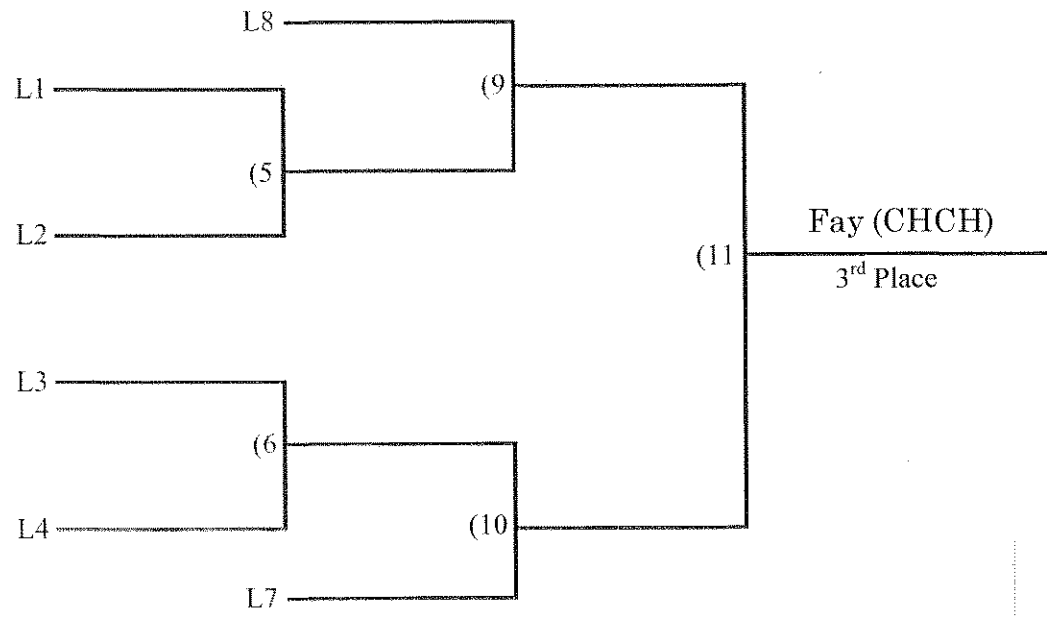

hosted by Beaver Country Day School
February 8, 2014

Weight Class 106

Lee (LCA)
Champion
13-7

2nd Place (Loser of 12)

4th Place (Loser of 11)

Consolation Bracket

Fay (CHCH)
3rd Place

- _____ Beaver Country Day School (BCD)
- _____ Chapel Hill-Chaucy Hall (CH)
- _____ Concord Academy (CA)
- _____ Landmark School (LMK)
- _____ Lexington Christian Academy (LCA)
- _____ Portsmouth Abbey School (PA)