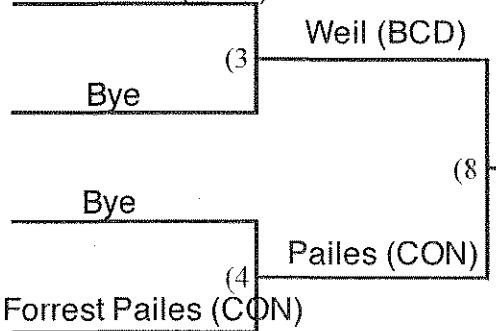

Aguilar (LCA)

Champion
Fall 0:27

2nd Place (Loser of 12)

4th Place (Loser of 11)

Jacob Weil (BCD)