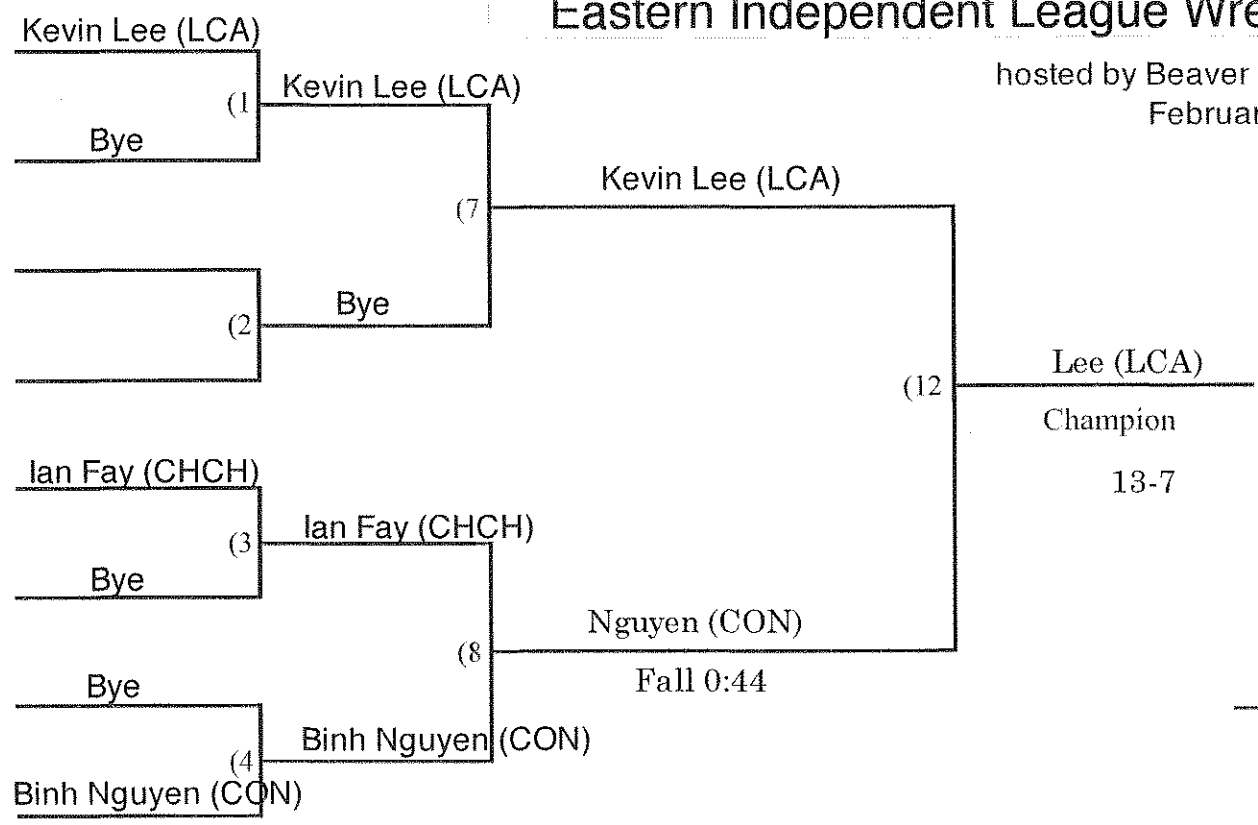

Eastern Independent League Wrestling Tournament

hosted by Beaver Country Day School
February 8, 2014

Weight Class 106

Lee (LCA)
Champion
13-7

2nd Place (Loser of 12)

4th Place (Loser of 11)