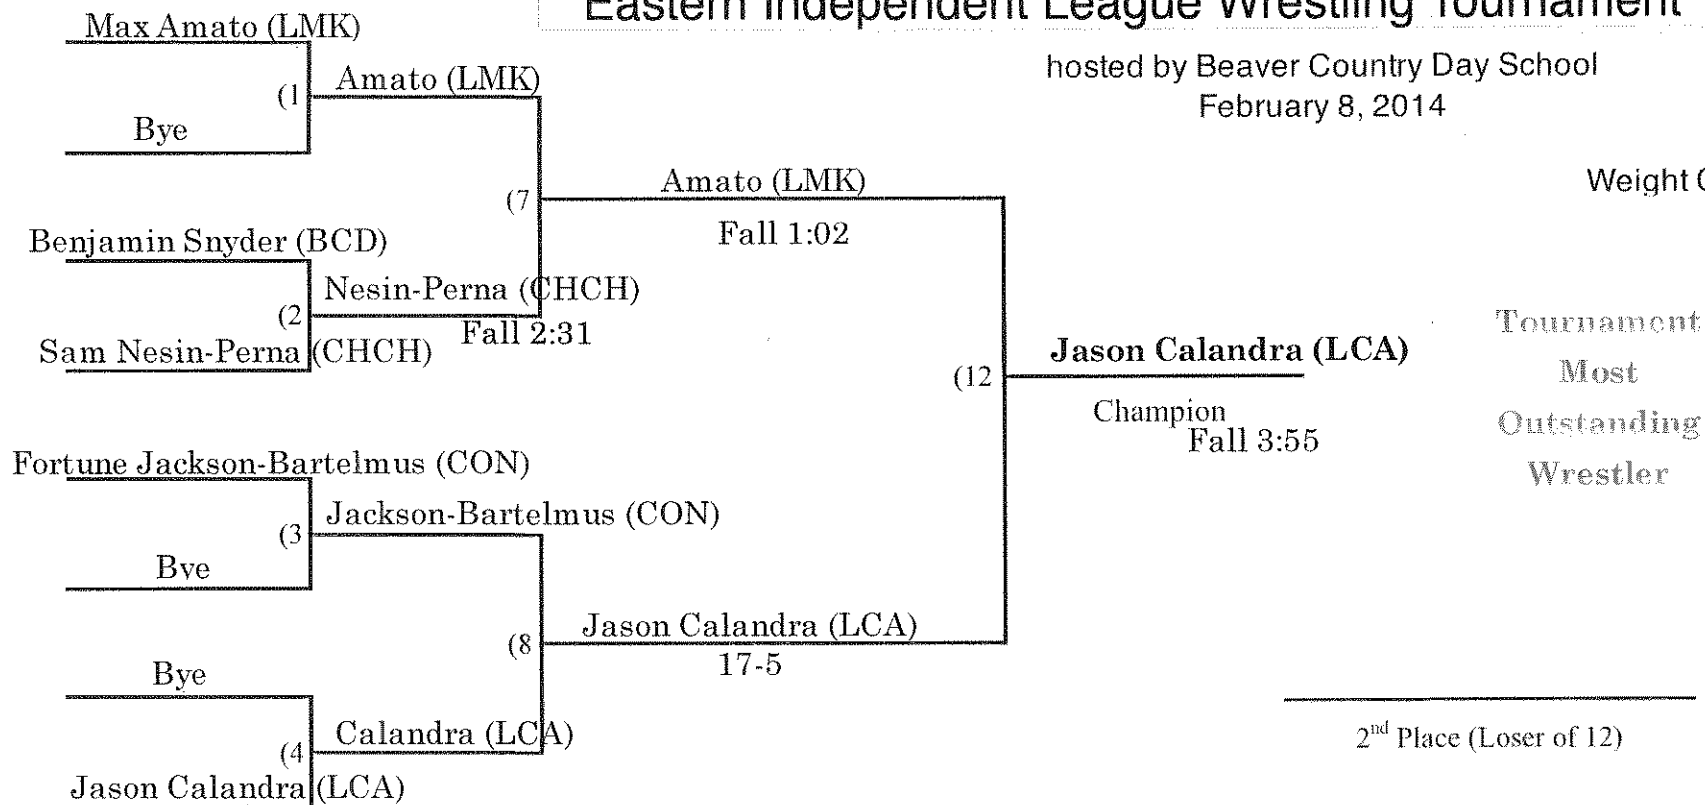

Eastern Independent League Wrestling Tournament

hosted by Beaver Country Day School
February 8, 2014

Weight Class 138