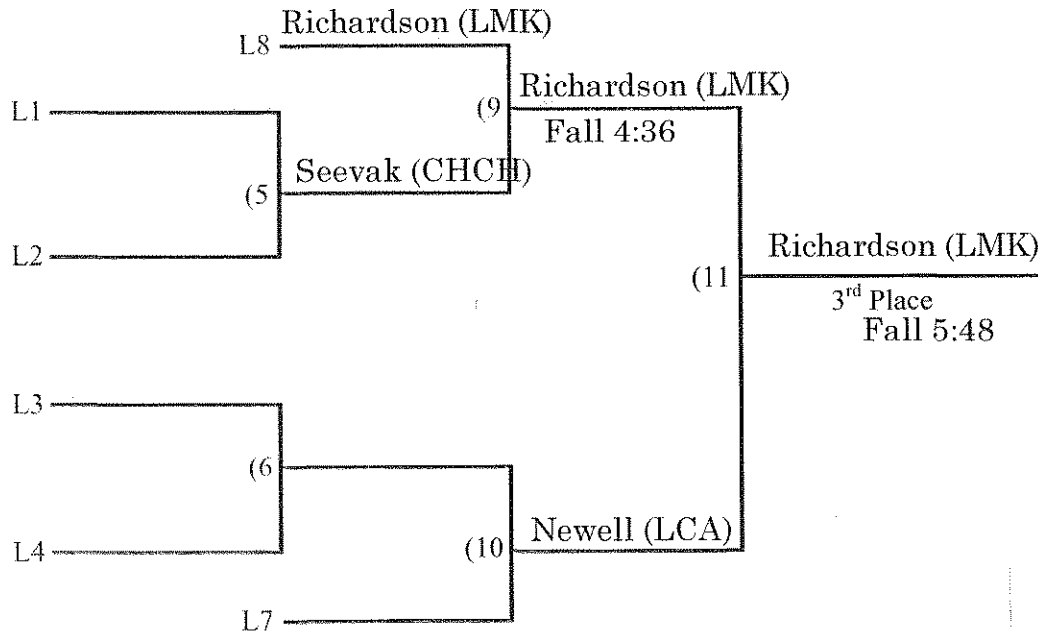

Eastern Independent League Wrestling Tournament

hosted by Beaver Country Day School
February 8, 2014

Weight Class 132

Christopher Weiss (PA)

Gabe Seevak (CHCH)

Kevin Richardson (LMK)

Bye

Consolation Bracket