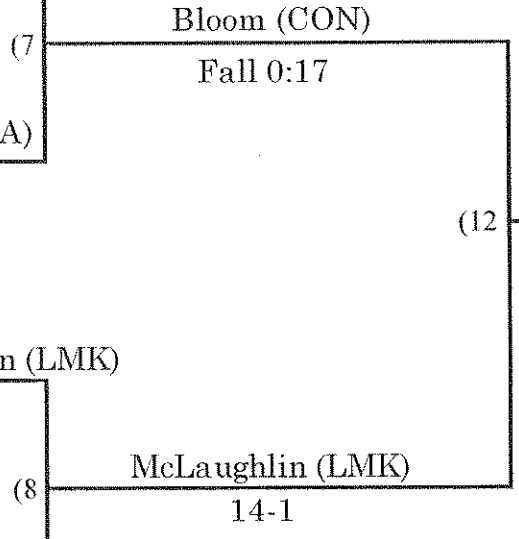

Eastern Independent League Wrestling Tournament

hosted by Beaver Country Day School
February 8, 2014

Weight Class 152

Zach Bloom (CON)

Eli Wilson (PA)

Shane McLaughlin (LMK)

Matthew Owayda (LCA)

Bloom (CON)
Champion Fall 0:51