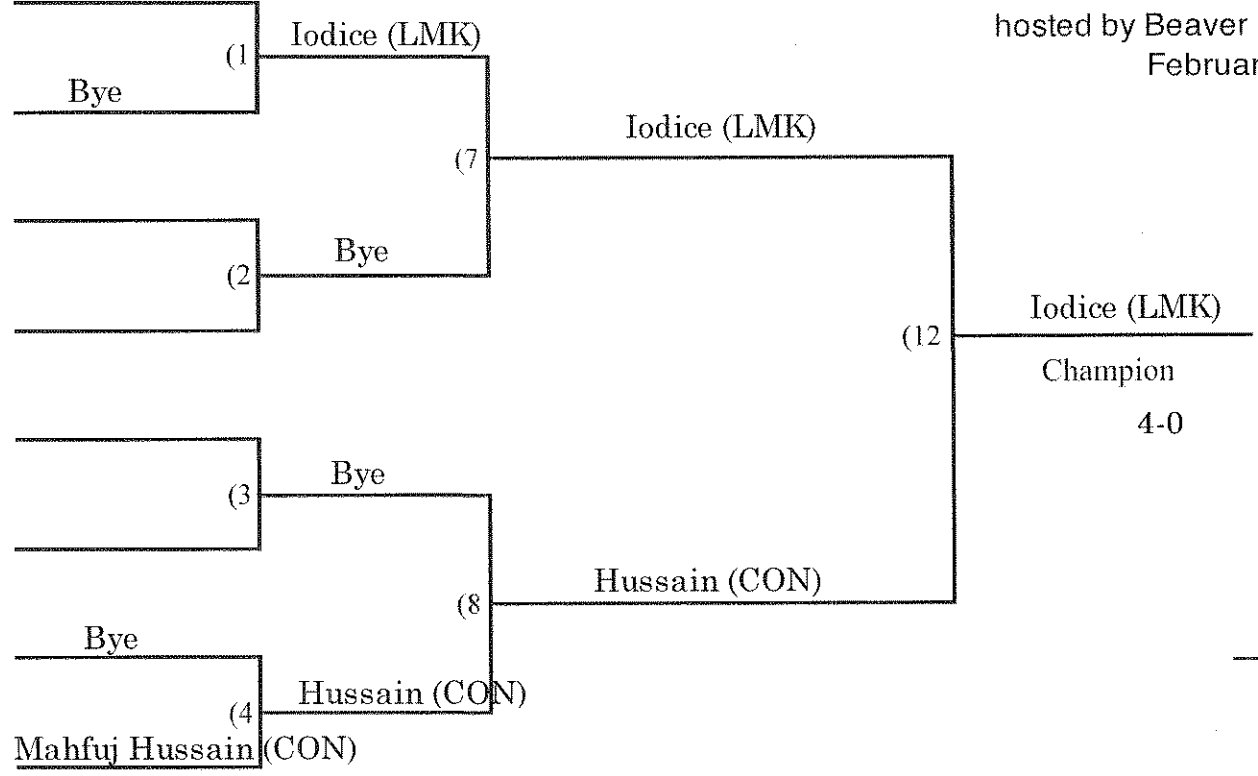

Eastern Independent League Wrestling Tournament

hosted by Beaver Country Day School
February 8, 2014

Weight Class 126

Troy Iodice (LMK)

2nd Place (Loser of 12)

4th Place (Loser of 11)