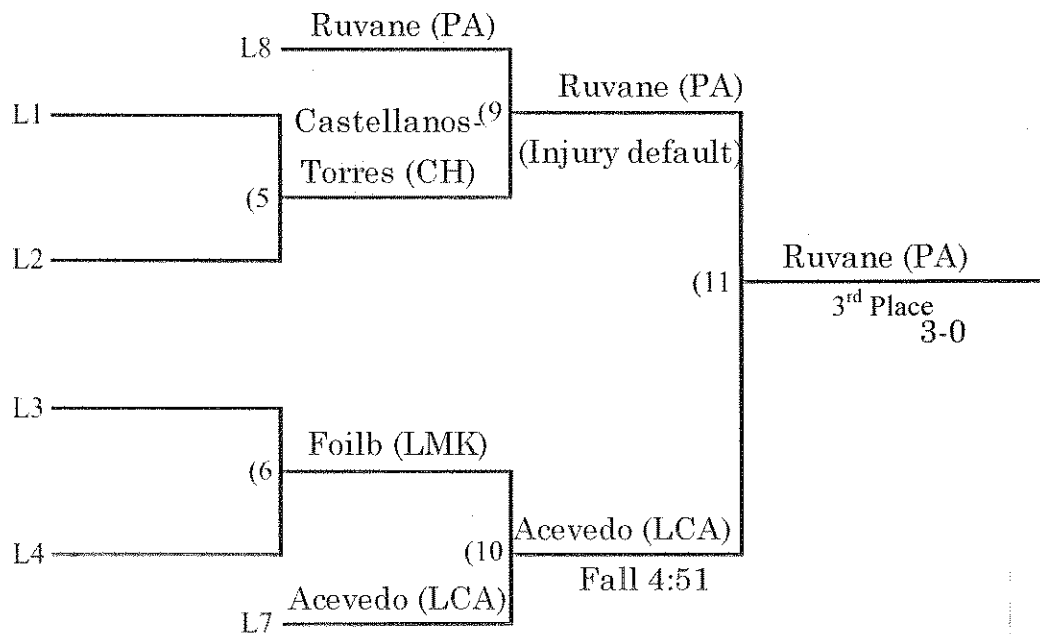

Eastern Independent League Wrestling Tournament

hosted by Beaver Country Day School
February 8, 2014

Weight Class 145

2nd Place (Loser of 12)

4th Place (Loser of 11)

Consolation Bracket

- _____ Beaver Country Day School (BCD)
- _____ Chapel Hill-Chauncy Hall (CH)
- _____ Concord Academy (CA)
- _____ Landmark School (LMK)
- _____ Lexington Christian Academy (LCA)
- _____ Portsmouth Abbey School (PA)

Eastern Independent League Wrestling Tournament

hosted by Beaver Country Day School
February 8, 2014

Weight Class 152

Zach Bloom (CON)

Eli Wilson (PA)

Shane McLaughlin (LMK)

Matthew Owayda (LCA)

Bloom (CON)
Champion Fall 0:51