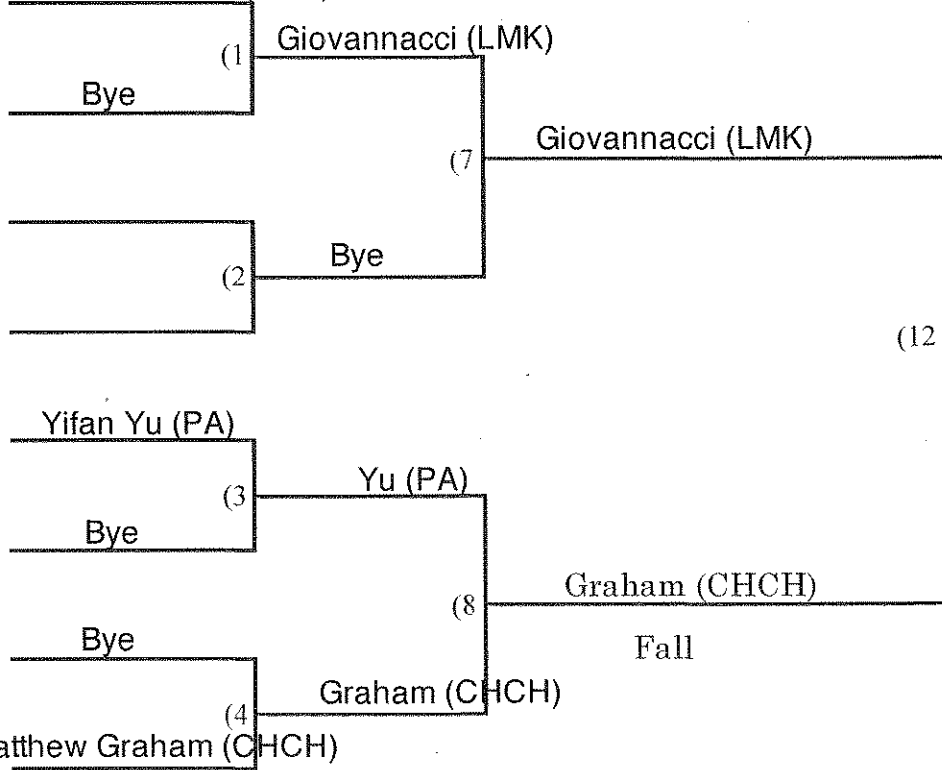

Eastern Independent League Wrestling Tournament

hosted by Beaver Country Day School
February 8, 2014

Weight Class 220

David Giovannacci (LMK)