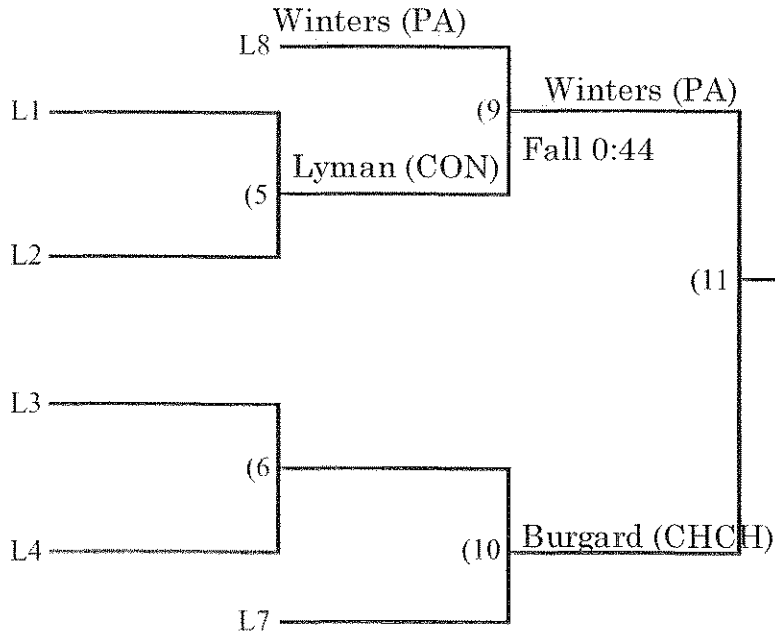

Winters (PA)
3rd Place
Fall 1:15

- _____ Beaver Country Day School (BCD)
- _____ Chapel Hill-Chauncy Hall (CH)
- _____ Concord Academy (CA)
- _____ Landmark School (LMK)
- _____ Lexington Christian Academy (LCA)
- _____ Portsmouth Abbey School (PA)