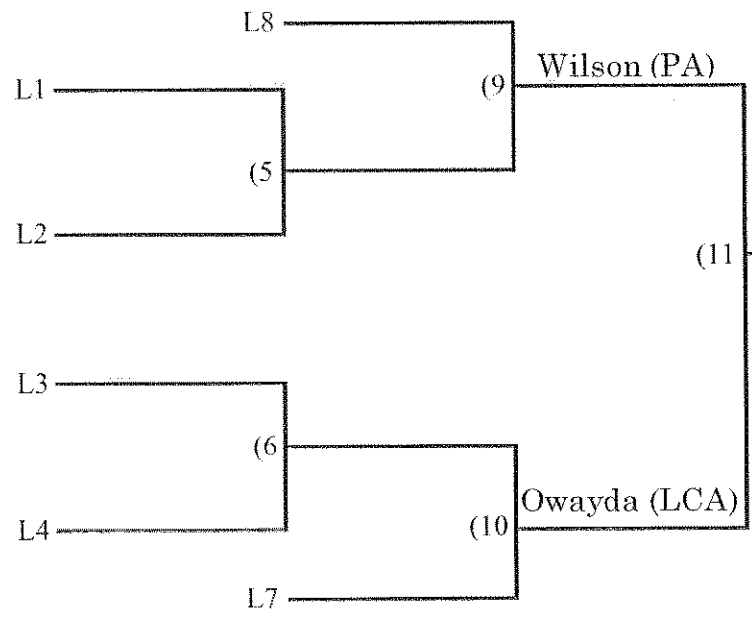

Consolation Bracket

Owayda (LCA)
3rd Place 10-2

- _____ Beaver Country Day School (BCD)
- _____ Chapel Hill-Chaucy Hall (CH)
- _____ Concord Academy (CA)
- _____ Landmark School (LMK)
- _____ Lexington Christian Academy (LCA)
- _____ Portsmouth Abbey School (PA)