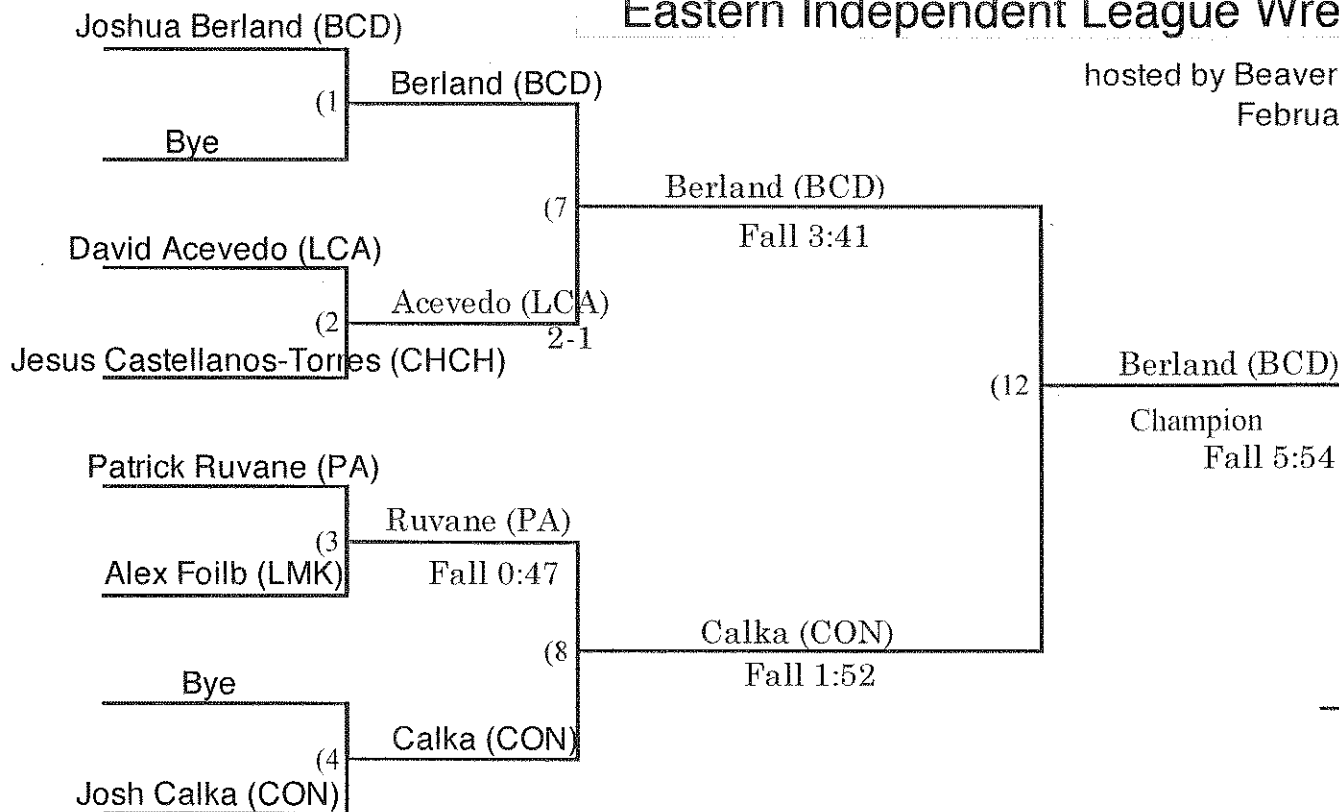

Eastern Independent League Wrestling Tournament

hosted by Beaver Country Day School
February 8, 2014

Weight Class 145

2nd Place (Loser of 12)

4th Place (Loser of 11)