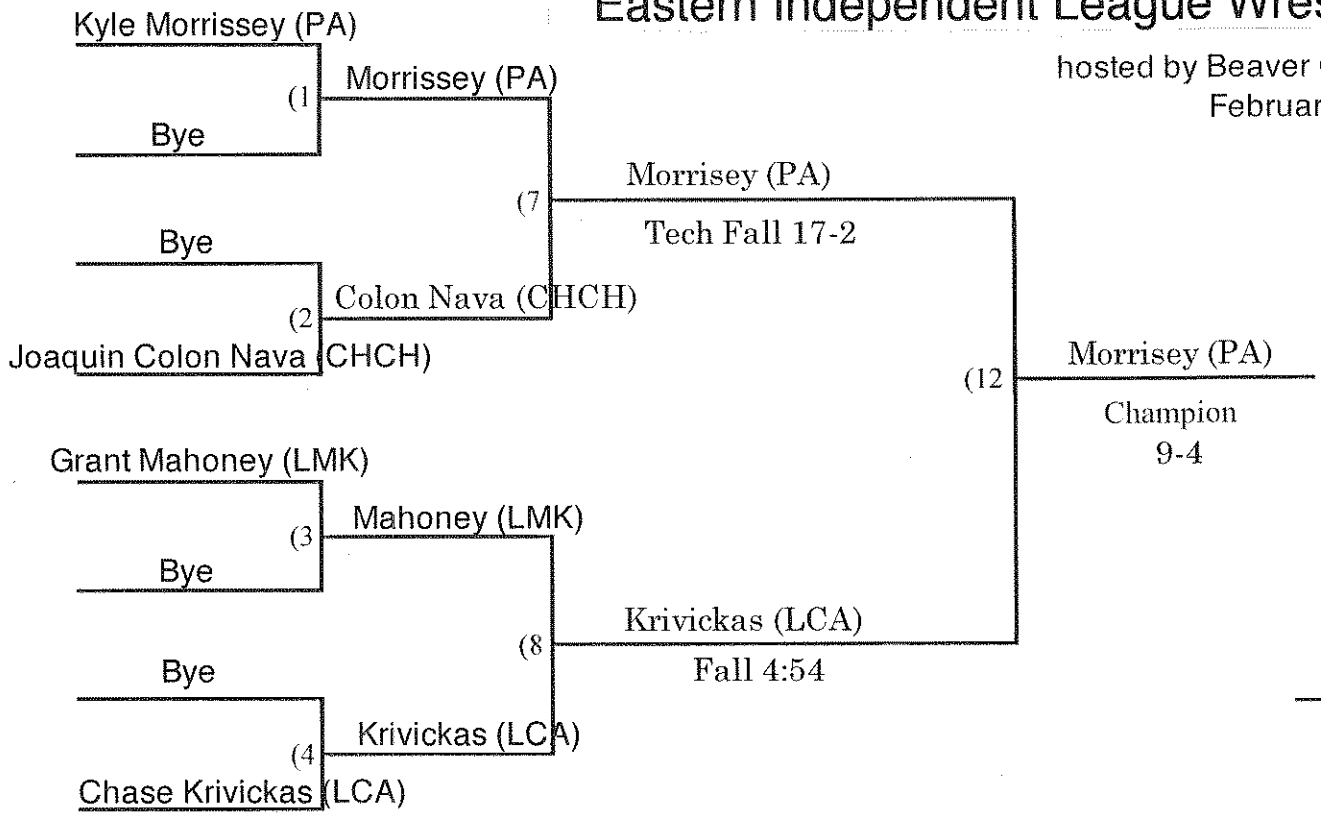

Eastern Independent League Wrestling Tournament

hosted by Beaver Country Day School
February 8, 2014

Weight Class 120

2nd Place (Loser of 12)

4th Place (Loser of 11)