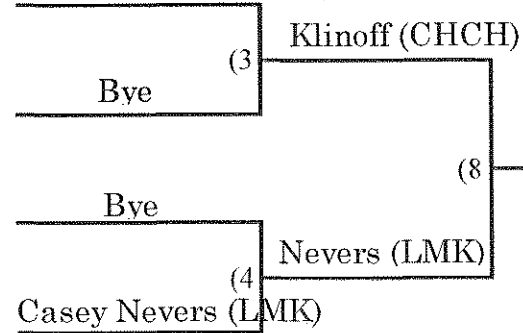

Yudkoff (CON)

Fall 0:56

(12)

Yudkoff (CON)

Champion

6-4

Nicholas Klinoff (CHCH)

Nevers (LMK)

4-1

2nd Place (Loser of 12)

4th Place (Loser of 11)

Consolation Bracket