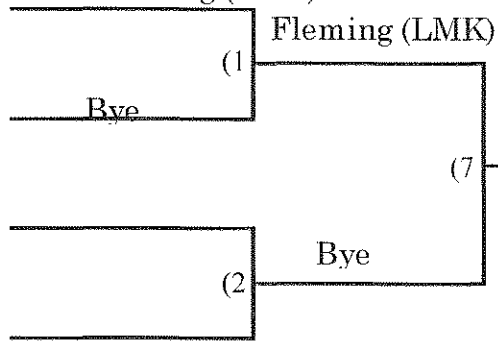

L8

(9)

Ahern (LCA)

(5)

L2

L3

(6)

L4

L7

(10)

Lazaro (CH)

(11)

Ahern (LCA)

3rd Place
(Injury default)

- _____ Beaver Country Day School (BCD)
- _____ Chapel Hill-Chauncy Hall (CH)
- _____ Concord Academy (CA)
- _____ Landmark School (LMK)
- _____ Lexington Christian Academy (LCA)
- _____ Portsmouth Abbey School (PA)

Eastern Independent League Wrestling Tournament

hosted by Beaver Country Day School
February 8, 2014

Weight Class 170

Michael Fleming (LMK)

Jake McDonough (CHCH)

Edmond DeAngelis (LCA)

(12) Fleming (LMK)
 Champion
 Fall 0:31